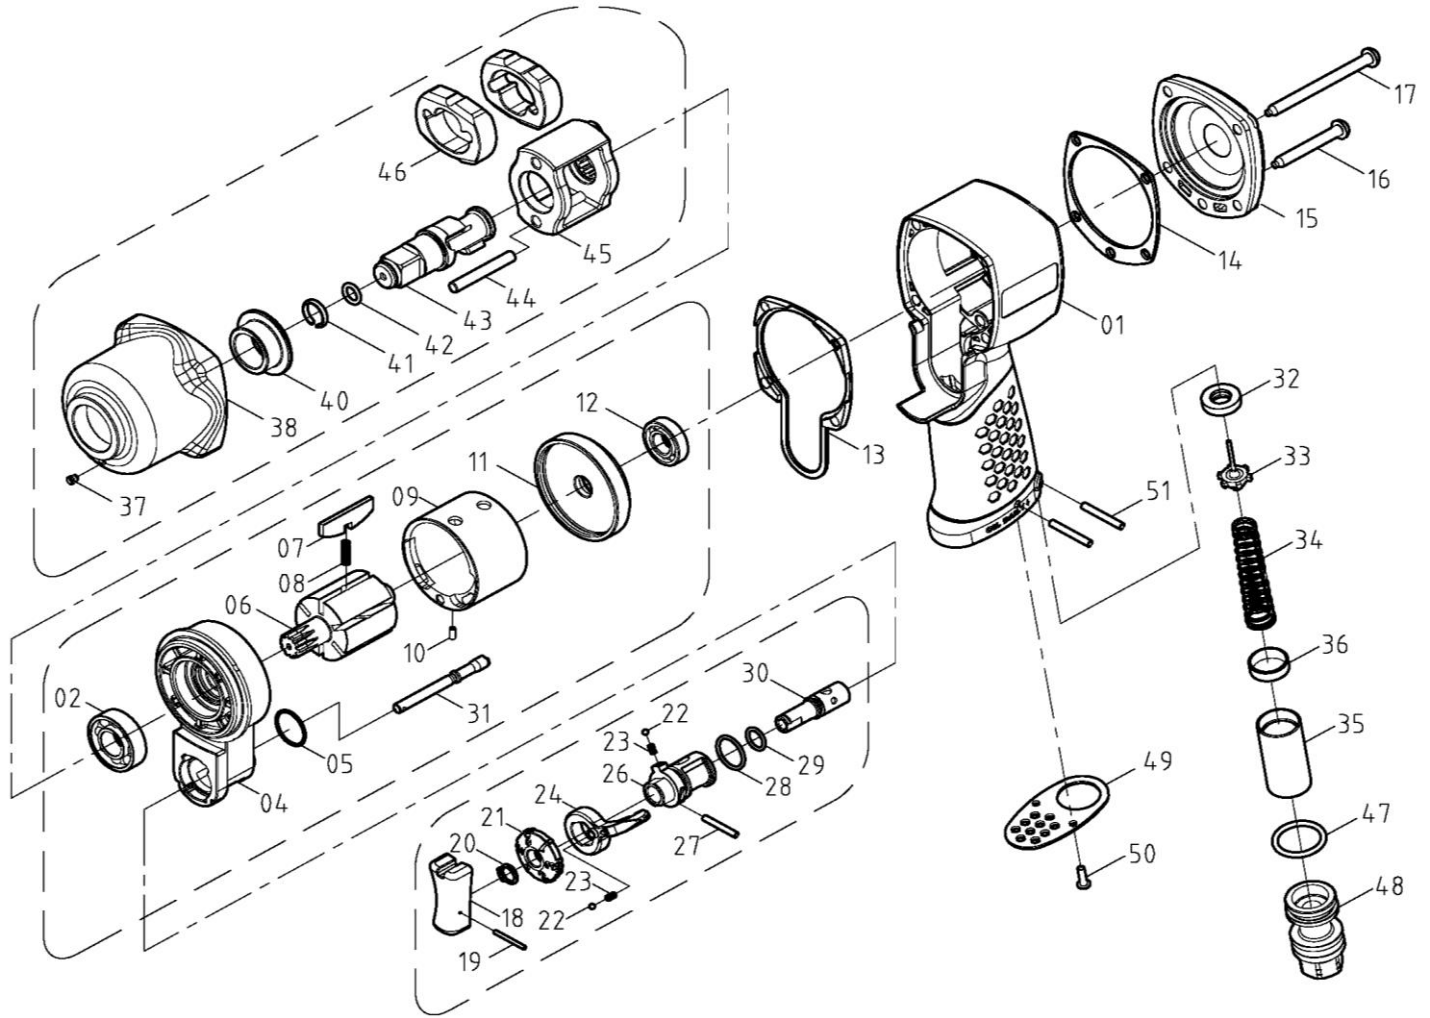

3/8" IMPACT WRENCH EXPLODED VIEW

PART LIST

NO.	CODE NO.	PARTS NAME (ENG)	Q'TY	NO.	CODE NO.	PARTS NAME (ENG)	Q'TY
1	2-001109501	Housing	1	28	2-916012515	O-Ring	1
2	2-9026001-02	Ball Bearing	1	29	2-916006515	O-Ring	1
4	2-015109301	Front Plate	1	30	2-050109301	Regulator Valve	1
5	2-916015515	O-Ring	1	31	2-010109501	Pin Valve Rod	1
6	2-013109301	Rotor	1	32	2-927024	Oil Seal	1
7	2-014109801	Blade	6	33	2-010105801	Pin Valve Rod	1
8	2-007107901	Spring	6	34	2-002109501	Cone Spring	1
9	2-012109301	Cylinder	1	35	2-018109502	Bushing	1
10	2-9282505	Spring Pin	1	36	2-018109503	Bushing	1
11	2-011109301	Rear Plate	1	37	2-91503	Oil Drop	1
12	2-9026900	Ball Bearing	1	38	2-027109501	Front Casing	1
13	2-061109301	Packing	1	40	2-026109504	Bushing	1
14	2-061109302	Packing	1	41	2-069102401	Anvil Collar	1
15	2-071109501	Cover	1	42	2-916005515	O-Ring	1
16	2-049109303	Screw	1	43	2-025109504	Anvil	1
17	2-049109301	Screw	4	44	2-023109502	Hammer Pin	2
18	2-030109301	Trigger	1	45	2-020109503	Hammer Cage	1
19	2-9281610	Spring Pin	1	46	2-022109502	Hammer	2
20	2-909008	Retaining Ring	1	47	2-916018824	O-Ring	1
21	2-033109301	Regulator Dial	1	48	2-005109503-03	Air Inlet	1
22	2-9180250	Steel Ball	2		2-005109503-04	Air Inlet	
23	2-007109302	Spring	2	49	2-004109501	Exhaust Deflector	1
24	2-031109301	Reverse Lever	1	50	2-92103010	Screw	2
26	2-009109302	Reverse Valve	1	51	2-9283024-02	Spring Pin	2
27	2-91701520	Pin	1				